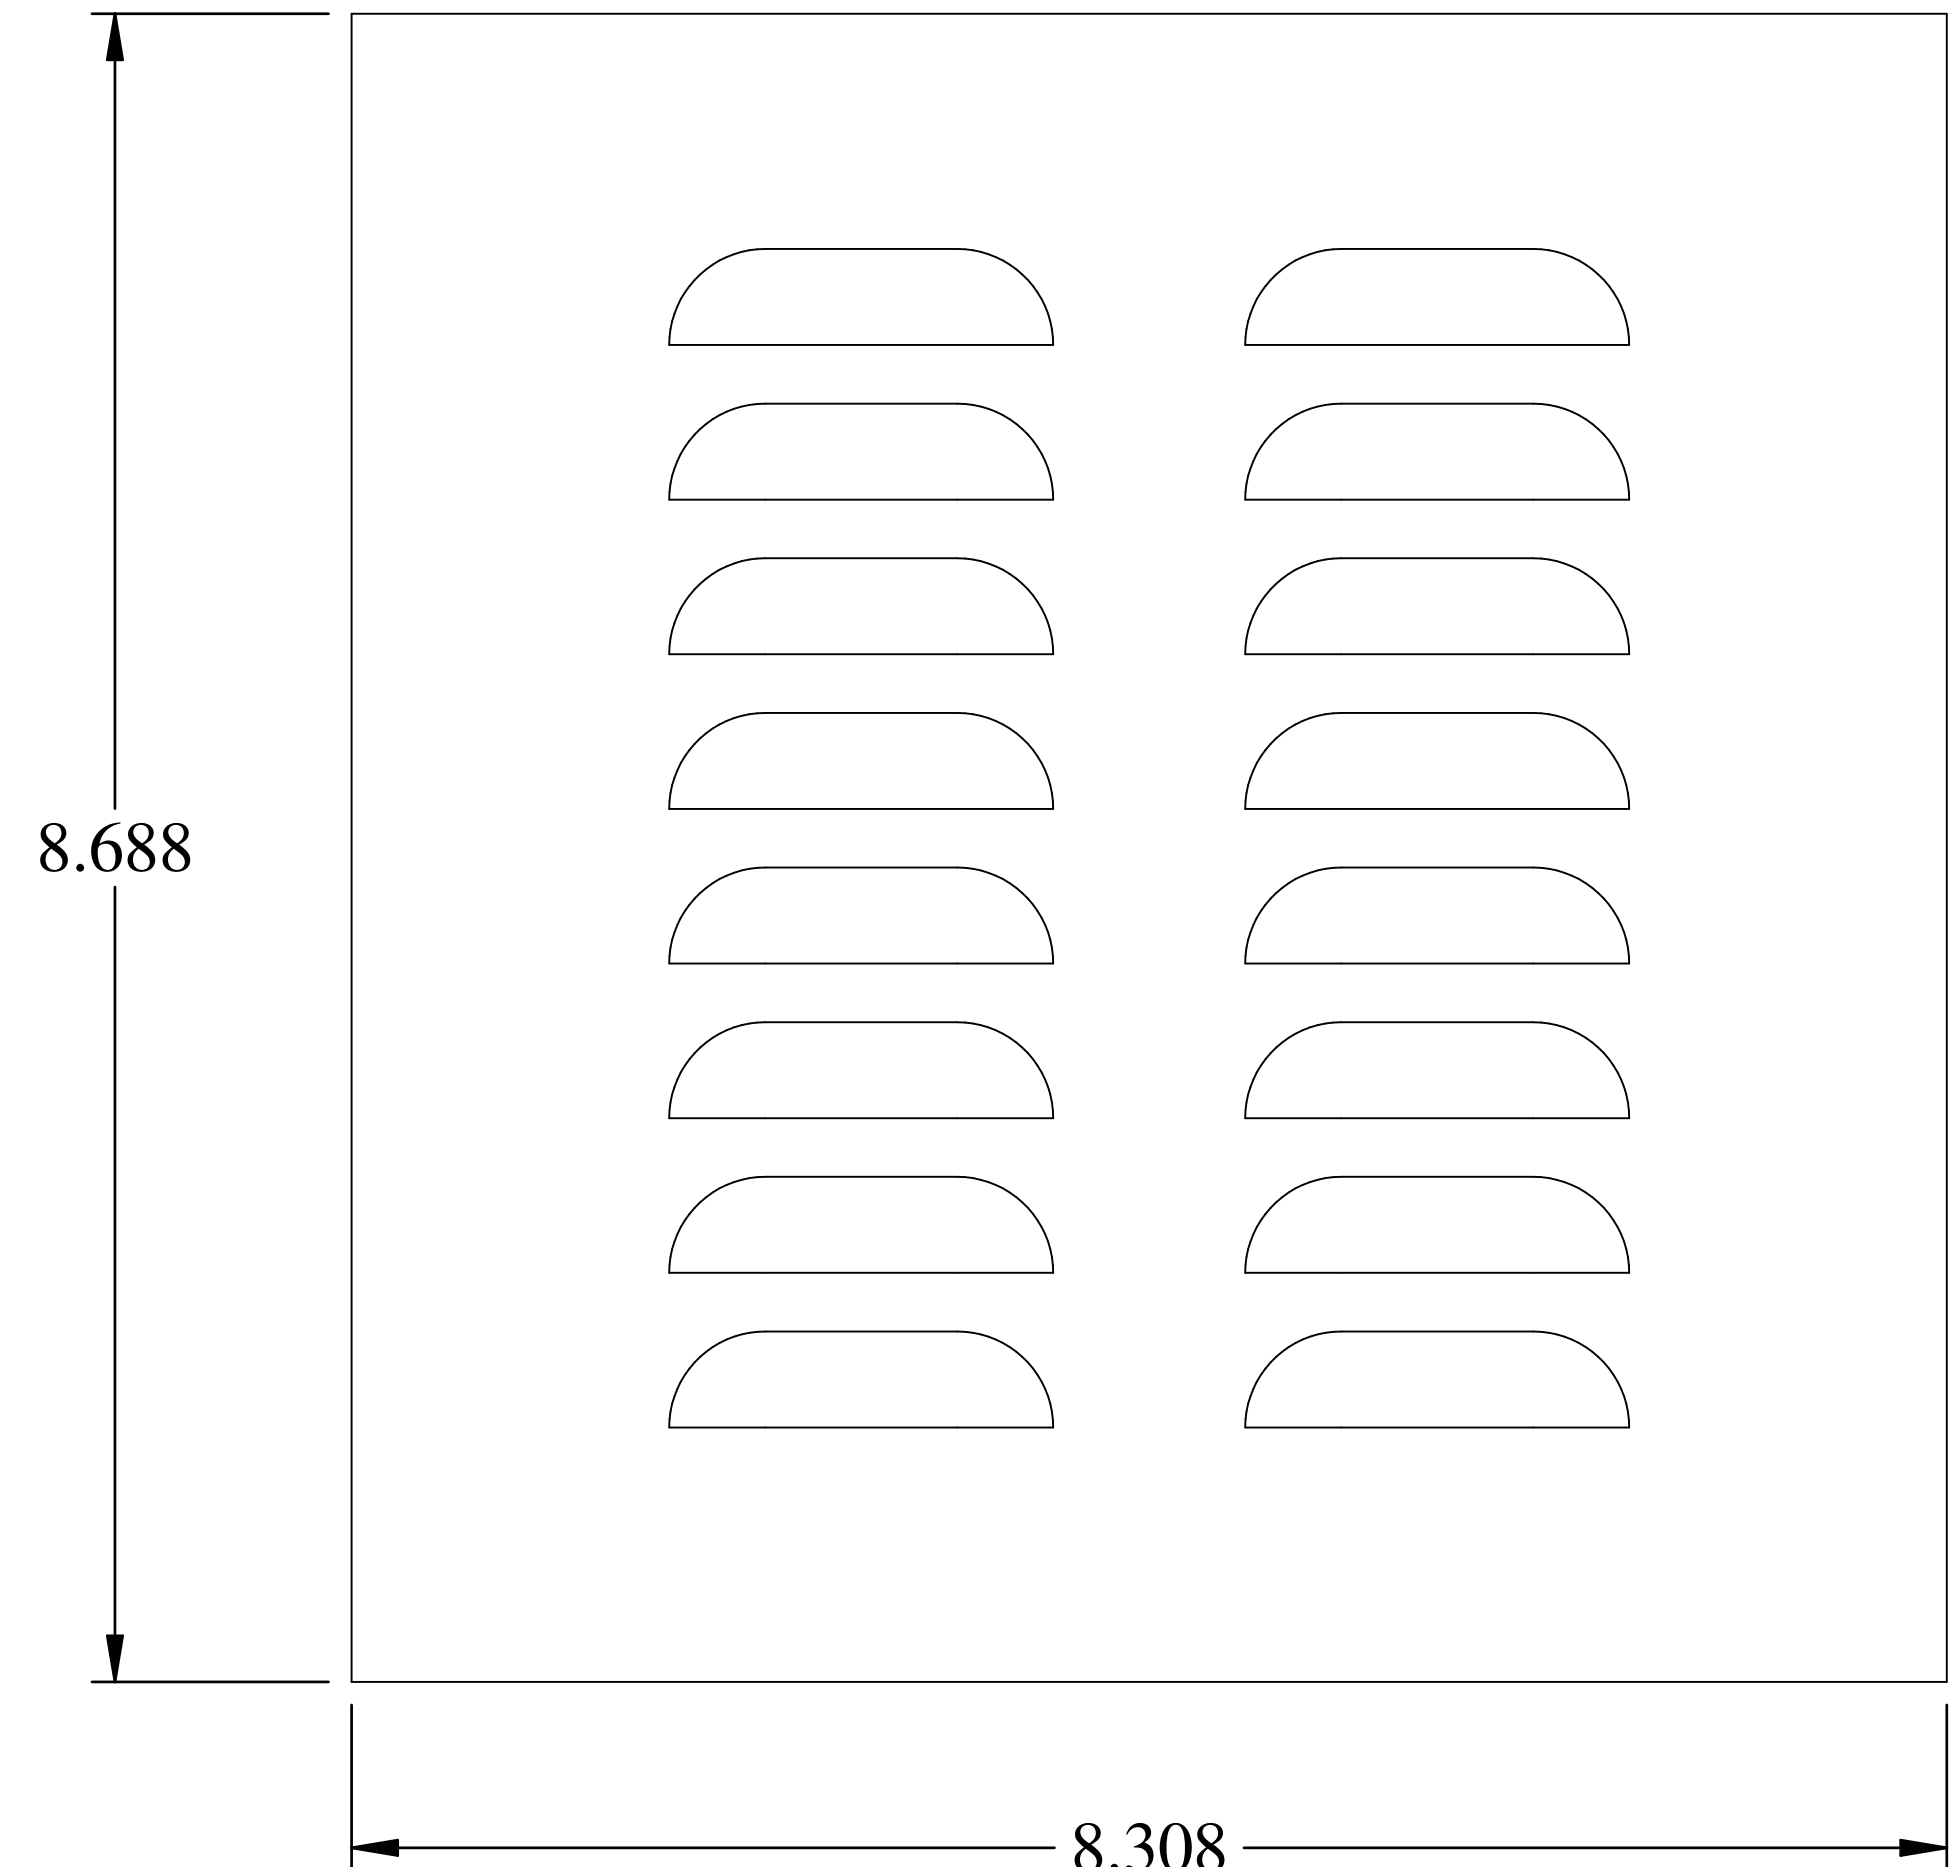

PART No. 1481L3R88GY

for more information visit
www.hammfg.com

Data subject to change without notice

Isometric drawing Not to Scale

ISOMETRIC VIEW

BACK VIEW

SIDE VIEW

FRONT VIEW